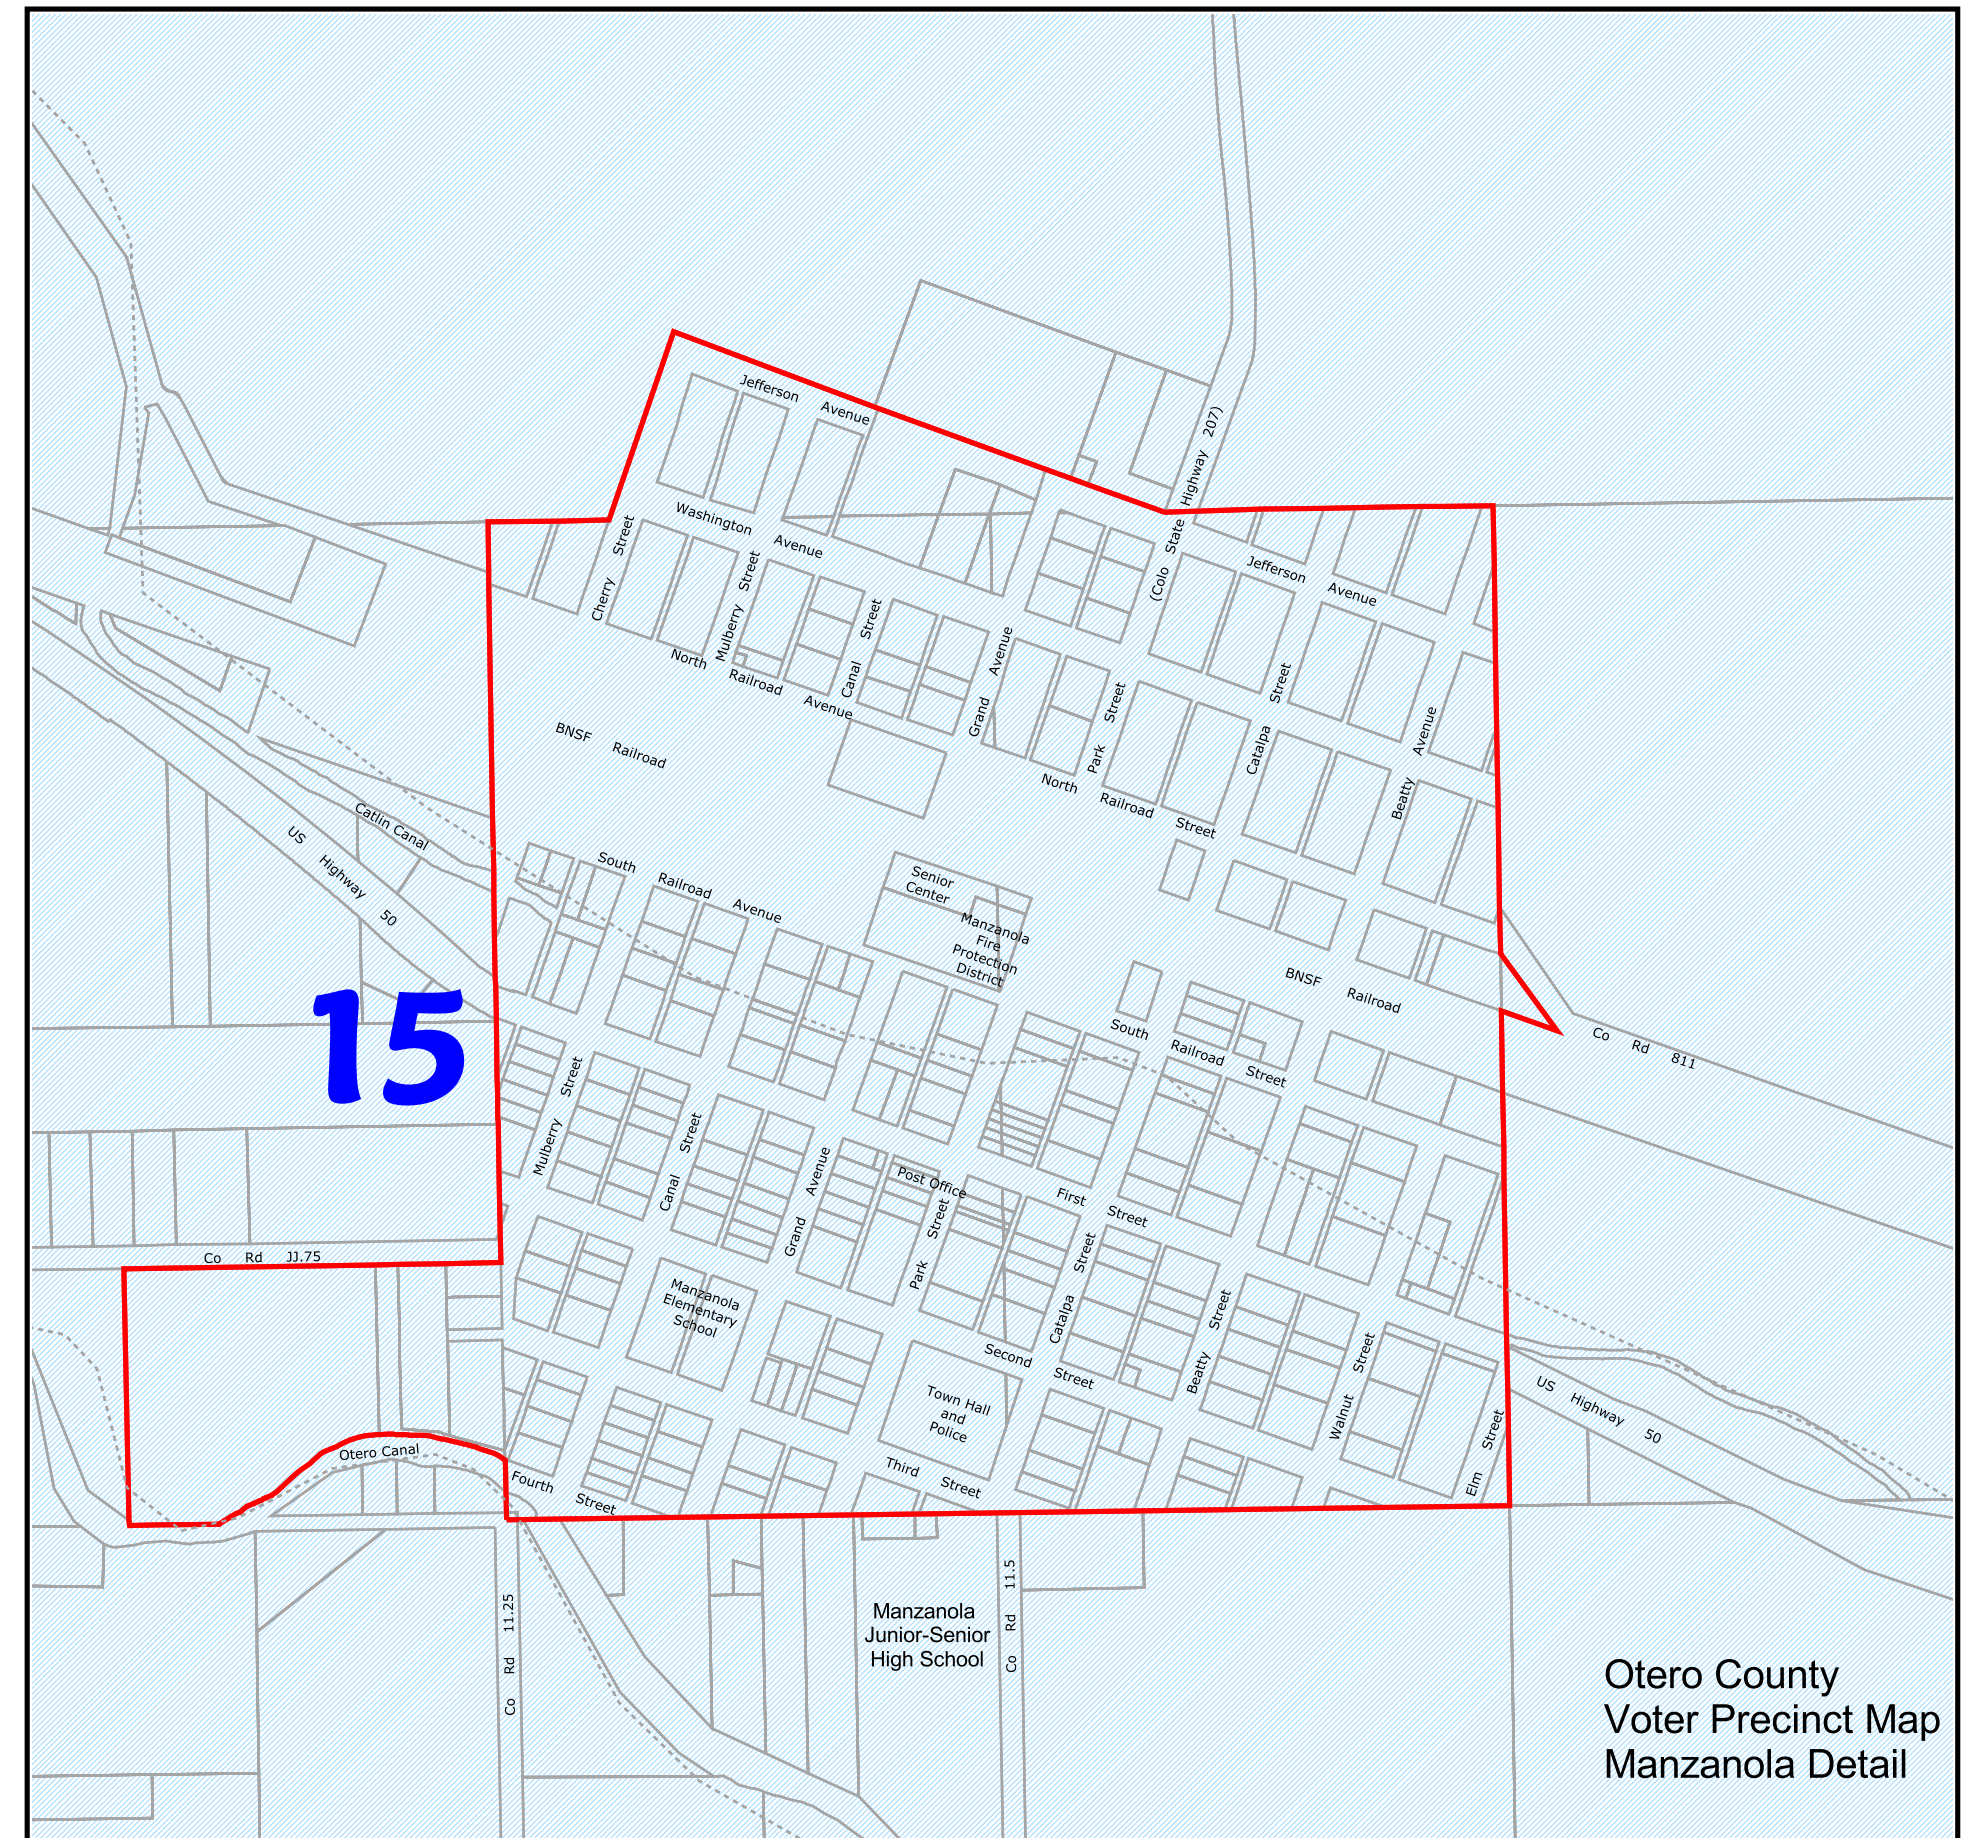

Otero County
Voter Precinct Map
Swink Detail

Otero County
Voter Precinct Map
Manzanola Detail

Otero County
Voter Precinct Map
Cheraw Detail

Map Features

- Municipal
- Parcels
- Arkansas River (GDT)
- Voter Precincts**
- 1
- 2
- 3
- 4
- 5
- 6
- 7
- 8
- 9
- 10
- 11
- 12
- 13
- 14
- 15
- 16
- 17