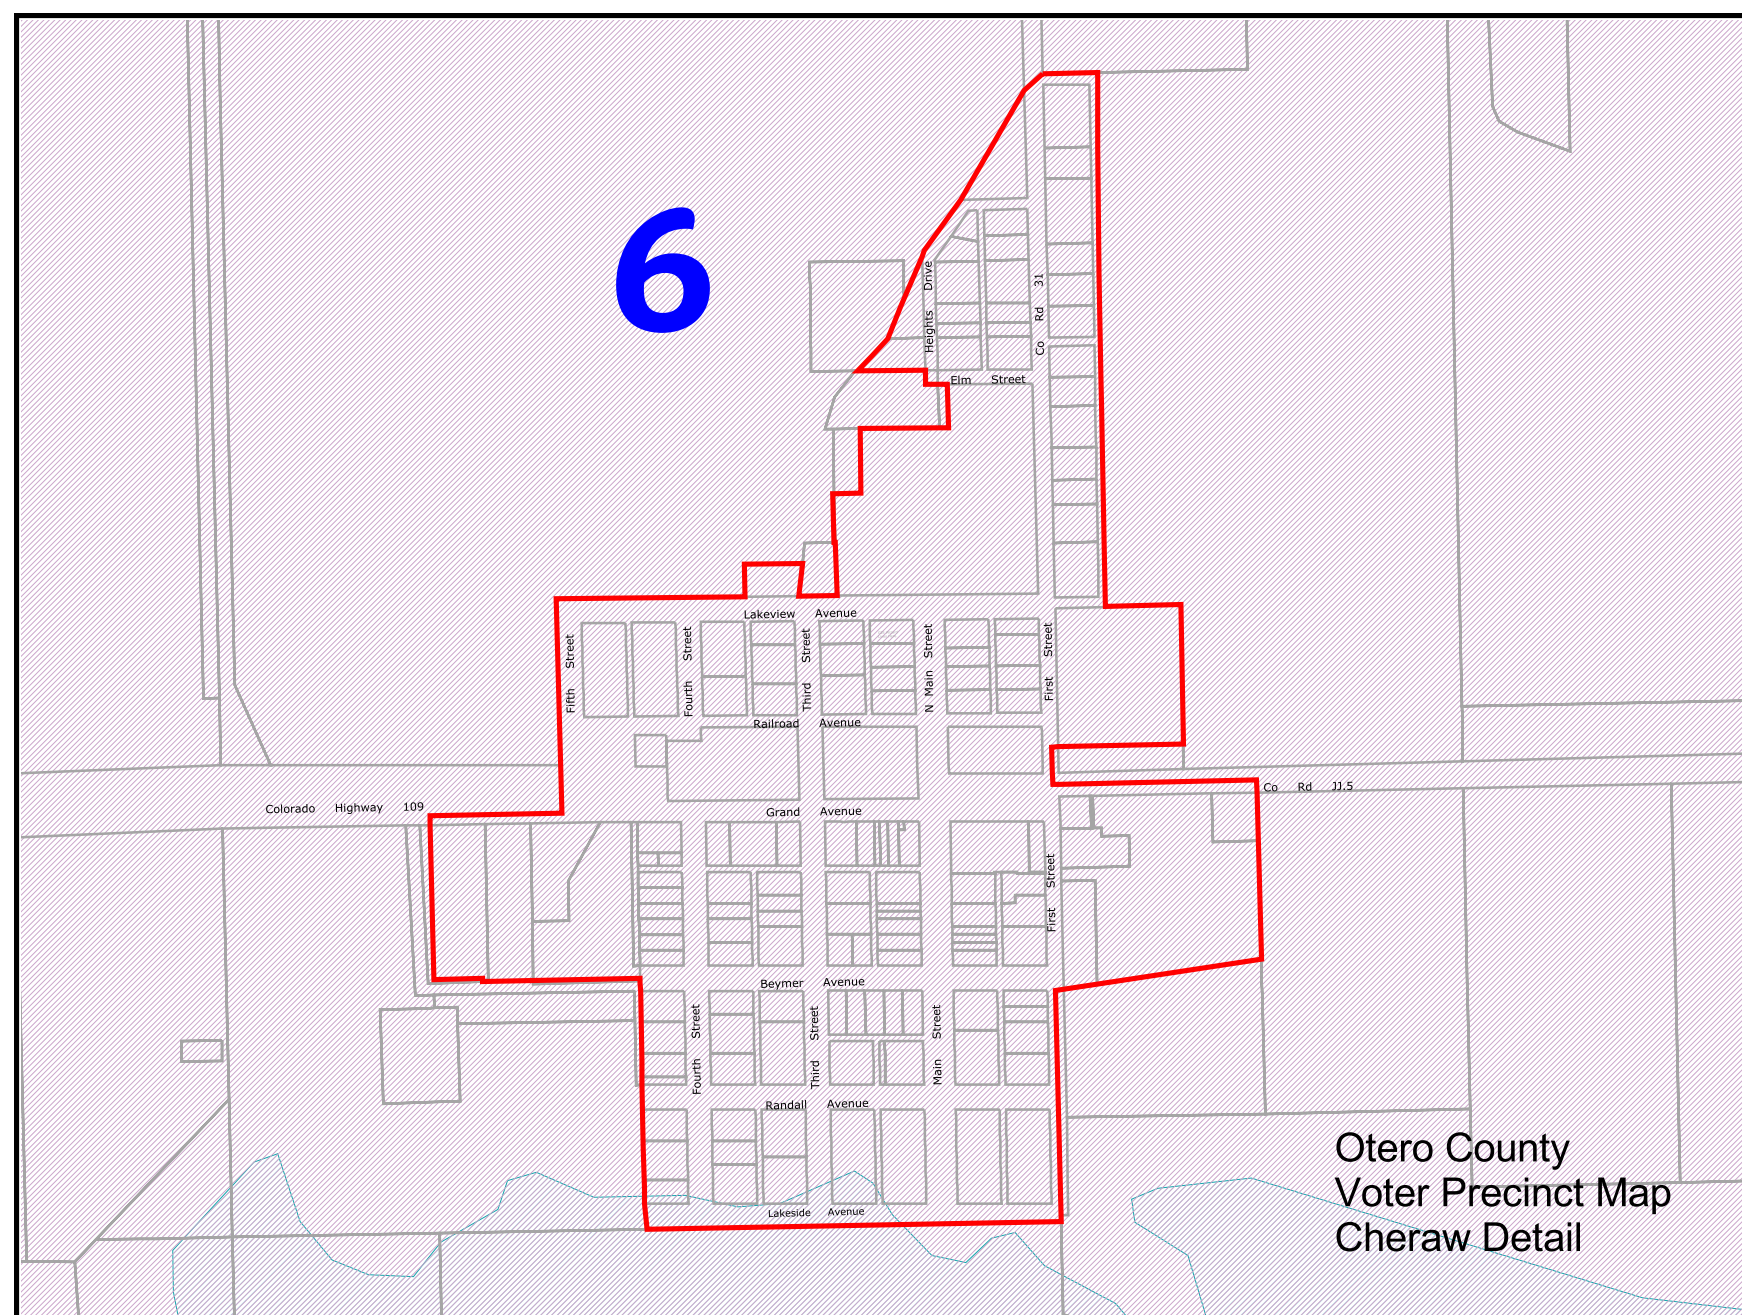

Otero County
Voter Precinct Map
Swink Detail

Otero County
Voter Precinct Map
Manzanola Detail

Otero County
Voter Precinct Map
Cheraw Detail

Map Features

- Municipal
- Parcels
- Arkansas River (GDT)
- Voter Precincts**
- 1
- 2
- 3
- 4
- 5
- 6
- 7
- 8
- 9
- 10
- 11
- 12
- 13
- 14
- 15
- 16
- 17